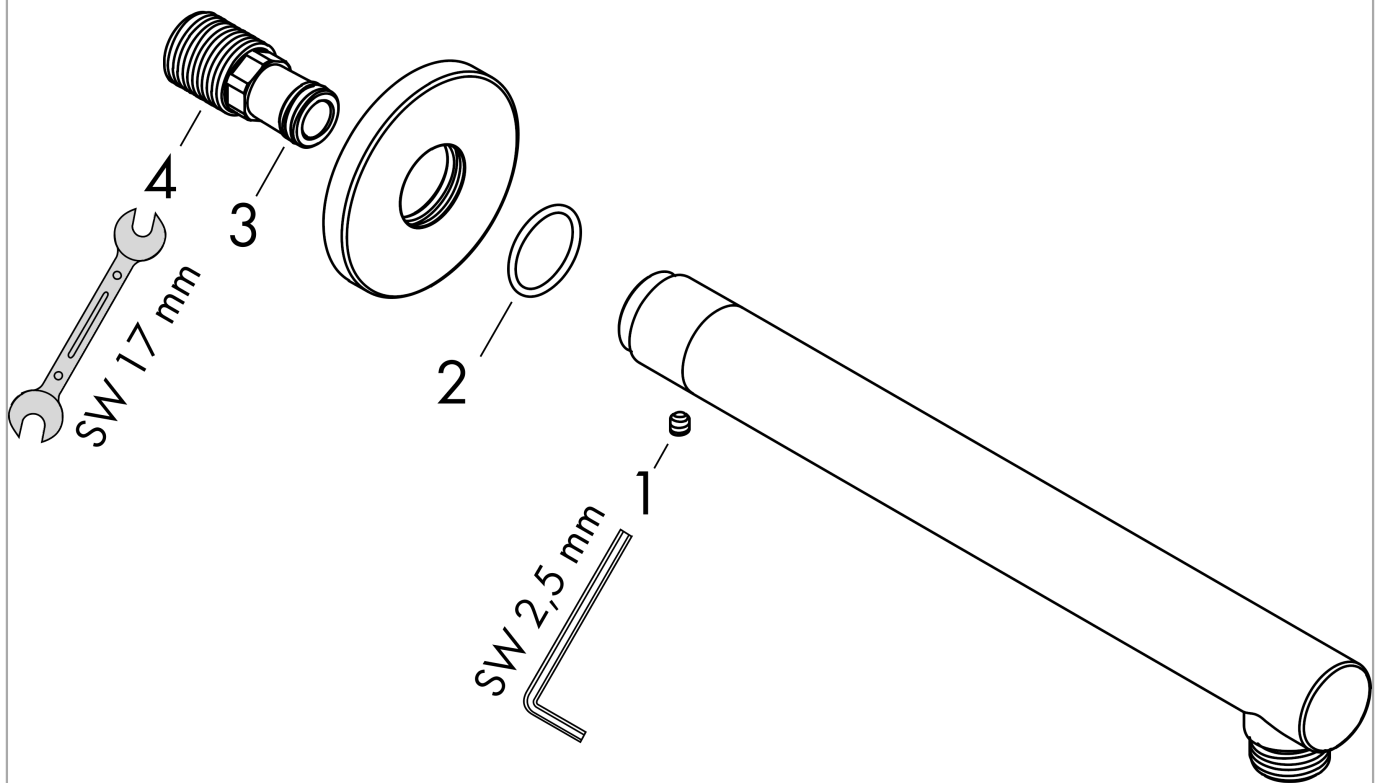

**Vernis Blend**  
**Shower arm 24 cm**

Finish: **Chrome** Article Number: **27809000**

**Description**

**product features**

- length: 240 mm
- shaft Ø: 26 mm
- installation type: exposed installation
- material: brass
- version: 90° angle
- connection type: G ½

**Product image**

**Scale drawing**

Vernis Blend  
 Shower arm 24 cm  
 Finish: **Chrome** Article Number: **27809000**

Exploded Drawing

Year of production: >01/21

**Vernis Blend**  
**Shower arm 24 cm**  
 Finish: **Chrome** Article Number: **27809000**

**Spare part list**

Year of production: >01/21

| Pos. | Description           | Article Number | PC | PU |
|------|-----------------------|----------------|----|----|
| 1    | hollow set screw M5x5 | 98446000       | 1  | 1  |
| 2    | O-Ring 22x2           | 98185000       | 1  | 1  |
| 3    | O-ring 13x2           | 98128000       | 1  | 1  |
| 4    | connecting thread G½  | 93726000       | 6  | 1  |