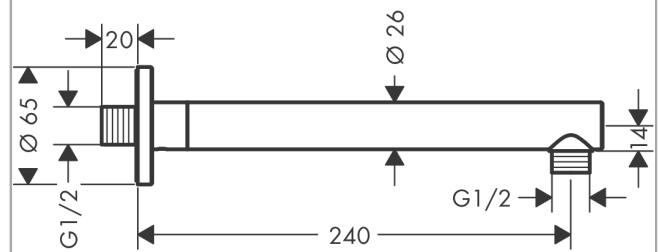

**Vernis Blend**  
**Shower arm 24 cm**

Finish: **Chrome** Article Number: **27809000**

**Description**

**product features**

- length: 240 mm
- shaft Ø: 26 mm
- installation type: exposed installation
- material: brass
- version: 90° angle
- connection type: G ½

**Product image**

**Scale drawing**

Vernis Blend  
 Shower arm 24 cm  
 Finish: **Chrome** Article Number: **27809000**

Exploded Drawing

Year of production: >01/21

**Vernis Blend**  
**Shower arm 24 cm**  
 Finish: **Chrome** Article Number: **27809000**

**Spare part list**

Year of production: >01/21

| Pos. | Description           | Article Number | PC | PU |
|------|-----------------------|----------------|----|----|
| 1    | hollow set screw M5x5 | 98446000       | 1  | 1  |
| 2    | O-Ring 22x2           | 98185000       | 1  | 1  |
| 3    | O-ring 13x2           | 98128000       | 1  | 1  |
| 4    | connecting thread G½  | 93726000       | 6  | 1  |